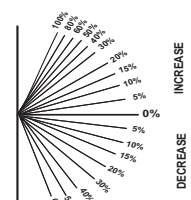

SOURCE:
FEDERAL-STATE COOPERATIVE PROGRAM FOR POPULATION ESTIMATES, U.S. BUREAU OF THE CENSUS